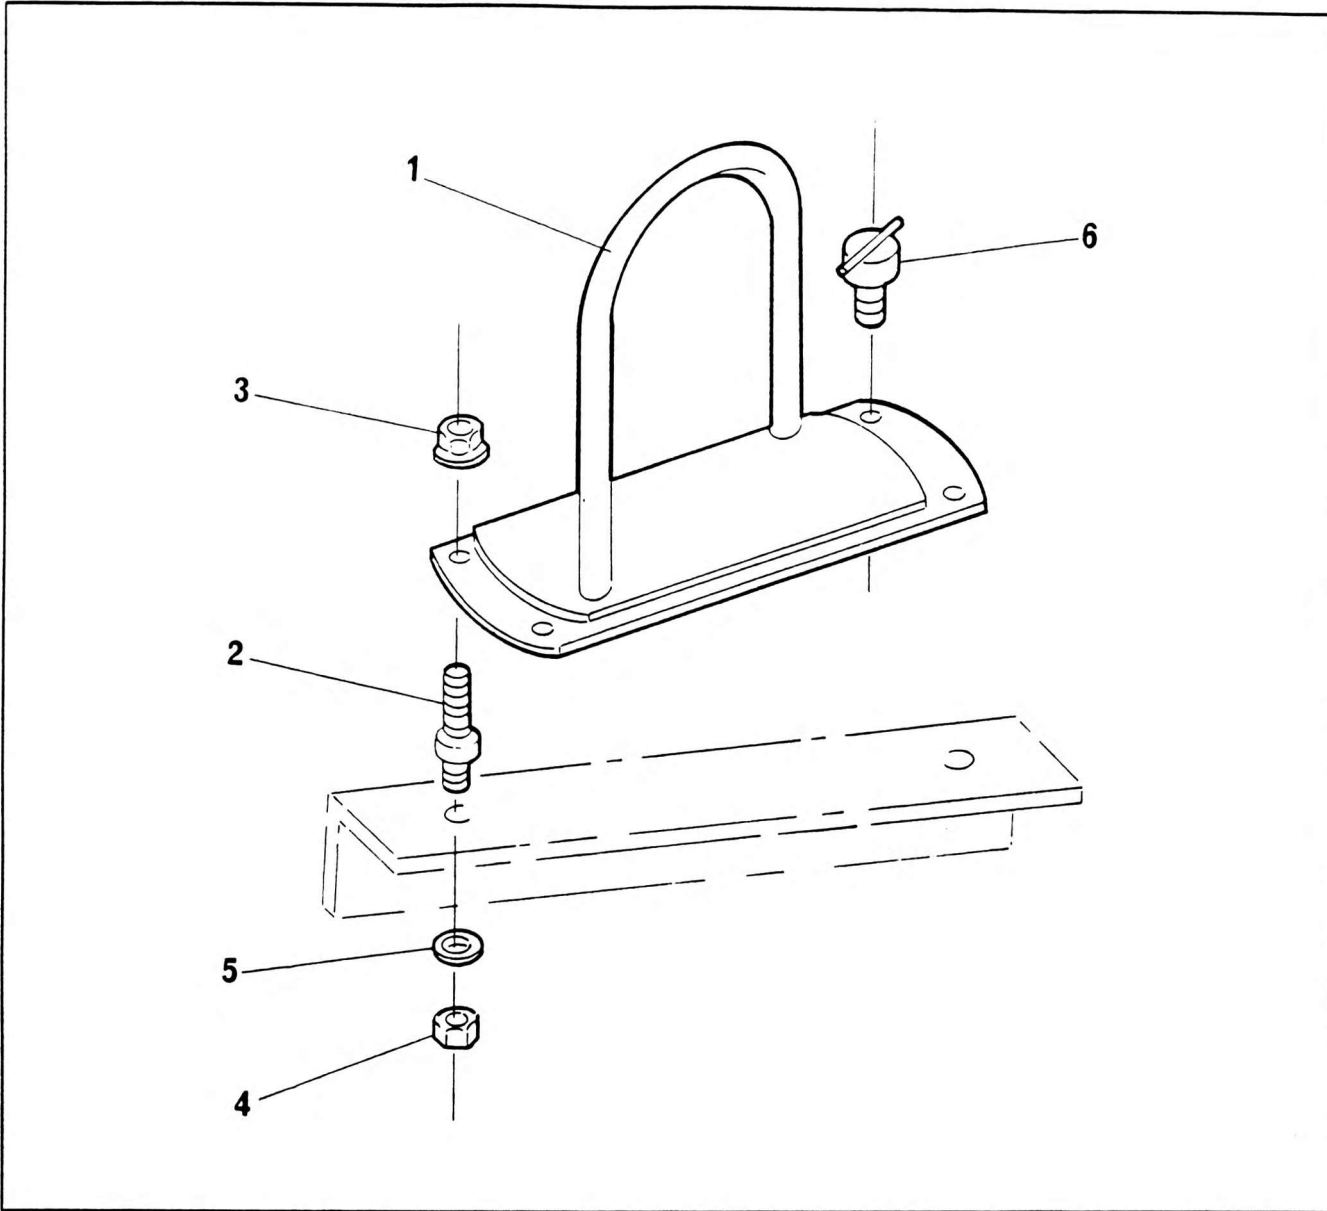

SPARE WHEEL STOWAGE

NO.	PART NO.	QTY.	DESCRIPTION	NO.	PART NO.	QTY.	DESCRIPTION
1	6-970-990448	1	Spare Wheel Carrier				
2	6-864-990085	2	Stud - Spare Wheel Stowage				
3	7-659-000270	2	Wheel Nut M22 x 1.5				
4	7069606	2	Hex Locknut M20				
5	7066615	2	Washer Bright M20 Normal Series B				
6	6-689-990360	1	Pin Spare Wheel Stowage				